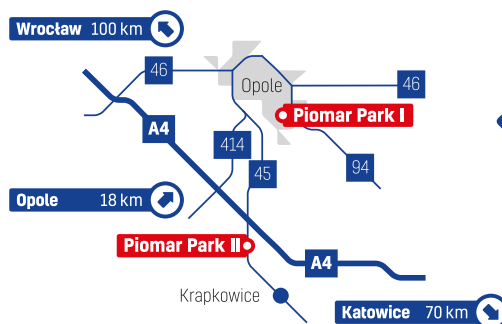

PIOMAR Sp. z o.o.

ul. Światowida 16
45-325 Opole
Poland

tel. +48 77 400 88 00

www.piomar.pl